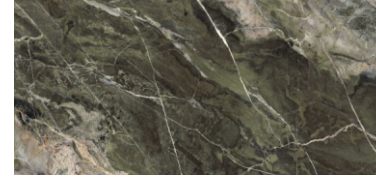

NATURE MOOD TUNDRA  
POLISHED/COMFORT BSP-62 / BSP-62 C

PREXIOUS CHARMING AMBER  
POLISHED/MATT BSP-38 / BSP-38 M

STORM NEGRO POLISHED/SATYNA BSP-45 / BSP-45 S

REVES ROSE POLISHED/MATT BSP-51 / BSP-51 M

HERITAGE EMERALD POLISHED/COMFORT BSP-57 / BSP-57 C