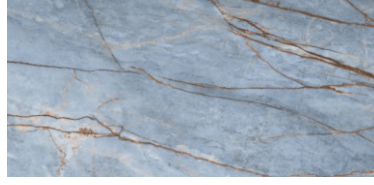

HERITAGE AZURE POLISHED/COMFORT BSP-54 / BSP-54 C