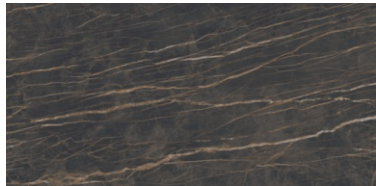

OSSIDO NERO MATT BSP-14 M\*

NERO GRECO POLISHED/MATT BSP-21\* / BSP-21 M\*

BIJOUX CALACATTA ALTISSIMO POLISHED/MATT BSP-29 / BSP-29 M

ONYX & MORE GOLDEN BLEND SATIN / POLISHED BSP-35 / BSP-35 S

NOIR DESIR POLISHED/MATT BSP-05\* / BSP-05 M\*