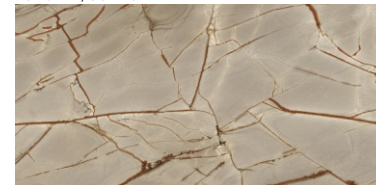

HERITAGE BROWN POLISHED/COMFORT BSP-55 / BSP-55 C

NATURE MOOD RAINFOREST
POLISHED/COMFORT BSP-61 / BSP-61 C