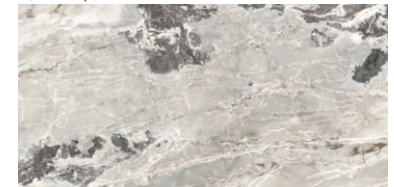

PIETRA DI SAVOIA PERLA MATT BSP-11 M\*

STATUARIETTO POLISHED/MATT BSP-19\* / BSP-19 M\*

B&W BREACH POLISHED/MATT BSP-25\* / BSP-25 M

ETOILE RENIOR POLISHED/MATT BSP-32 / BSP-32 M

ONYX & MORE SILVER BLEND POLISHED/SATIN BSP-36 / BSP-36 S