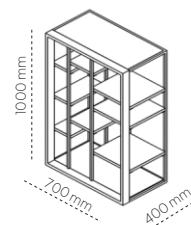

DRO-R02

DROP - RACKS / REGAŁY

DRO-R01