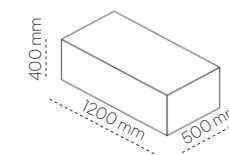

ENCO - STOLIKI KAWOWE