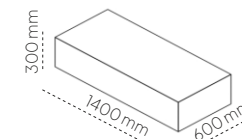

ENCO - STOLIKI KAWOWE