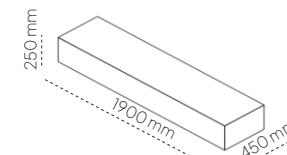

ENCO - STOLIKI KAWOWE